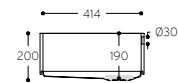

CROSS-SECTION

*MTO (made to order)

All Corian® kitchen sinks and bathroom basins made in Glacier White colour are regularly available in India as normal orders. Corian® kitchen sinks and bathroom basins made in other colours can be available as special orders. Contact the DuPont™ Corian® office in India for further information on special orders.