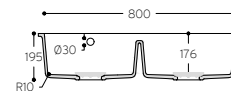

CROSS-SECTION