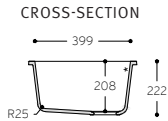

All the above mentioned Corian® sinks have the following overflow:

All Corian® kitchen sinks and bathroom basins made in Glacier White colour are regularly available in India as normal orders. Corian® kitchen sinks and bathroom basins made in other colours can be available as special orders. Contact the DuPont™ Corian® office in India for further information on special orders.