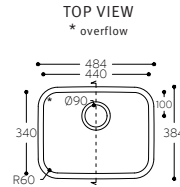

All the above mentioned Corian® sinks have the following overflow:

All Corian® kitchen sinks and bathroom basins made in Glacier White colour are regularly available in India as normal orders. Corian® kitchen sinks and bathroom basins made in other colours can be available as special orders. Contact the DuPont™ Corian® office in India for further information on special orders.