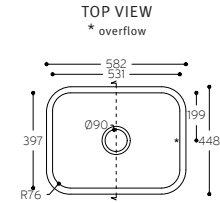

All the above mentioned Corian® sinks have the following overflow:

All Corian® kitchen sinks and bathroom basins made in Glacier White colour are regularly available in India as normal orders. Corian® kitchen sinks and bathroom basins made in other colours can be available as special orders. Contact the DuPont™ Corian® office in India for further information on special orders.