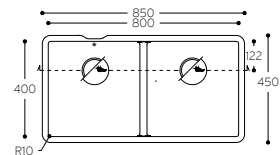

TOP VIEW
* overflow