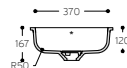

CROSS-SECTION

Serenity 7520