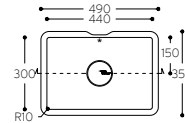

# Energy

RECTANGULAR SYMMETRICAL BASINS WITH NARROW CORNER RADIUS

**Energy 7710**

TOP VIEW  
\* overflow

CROSS-SECTION

**Energy 7720**

TOP VIEW  
\* overflow

CROSS-SECTION