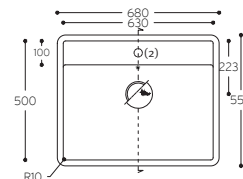

TOP VIEW
* overflow

(z) real product does not have the faucet hole

All Corian® kitchen sinks and bathroom basins made in Glacier White colour are regularly available in India as normal orders.
Corian® kitchen sinks and bathroom basins made in other colours can be available as special orders.
Contact the DuPont™ Corian® office in India for further information on special orders.