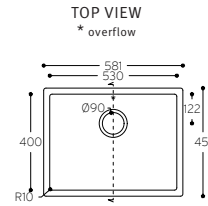

All Corian® kitchen sinks and bathroom basins made in Glacier White colour are regularly available in India as normal orders.
Corian® kitchen sinks and bathroom basins made in other colours can be available as special orders.
Contact the DuPont™ Corian® office in India for further information on special orders.