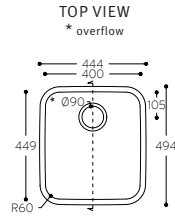

All the above mentioned Corian® sinks have the following overflow:

All Corian® kitchen sinks and bathroom basins made in Glacier White colour are regularly available in India as normal orders. Corian® kitchen sinks and bathroom basins made in other colours can be available as special orders. Contact the DuPont™ Corian® office in India for further information on special orders.