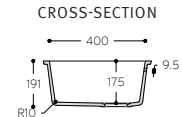

All Corian® kitchen sinks and bathroom basins made in Glacier White colour are regularly available in India as normal orders.
Corian® kitchen sinks and bathroom basins made in other colours can be available as special orders.
Contact the DuPont™ Corian® office in India for further information on special orders.