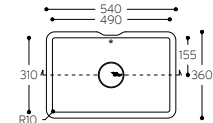

# Energy

RECTANGULAR SYMMETRICAL BASINS WITH NARROW CORNER RADIUS

**Energy 7710**

TOP VIEW  
\* overflow

CROSS-SECTION

**Energy 7720**

TOP VIEW  
\* overflow

CROSS-SECTION