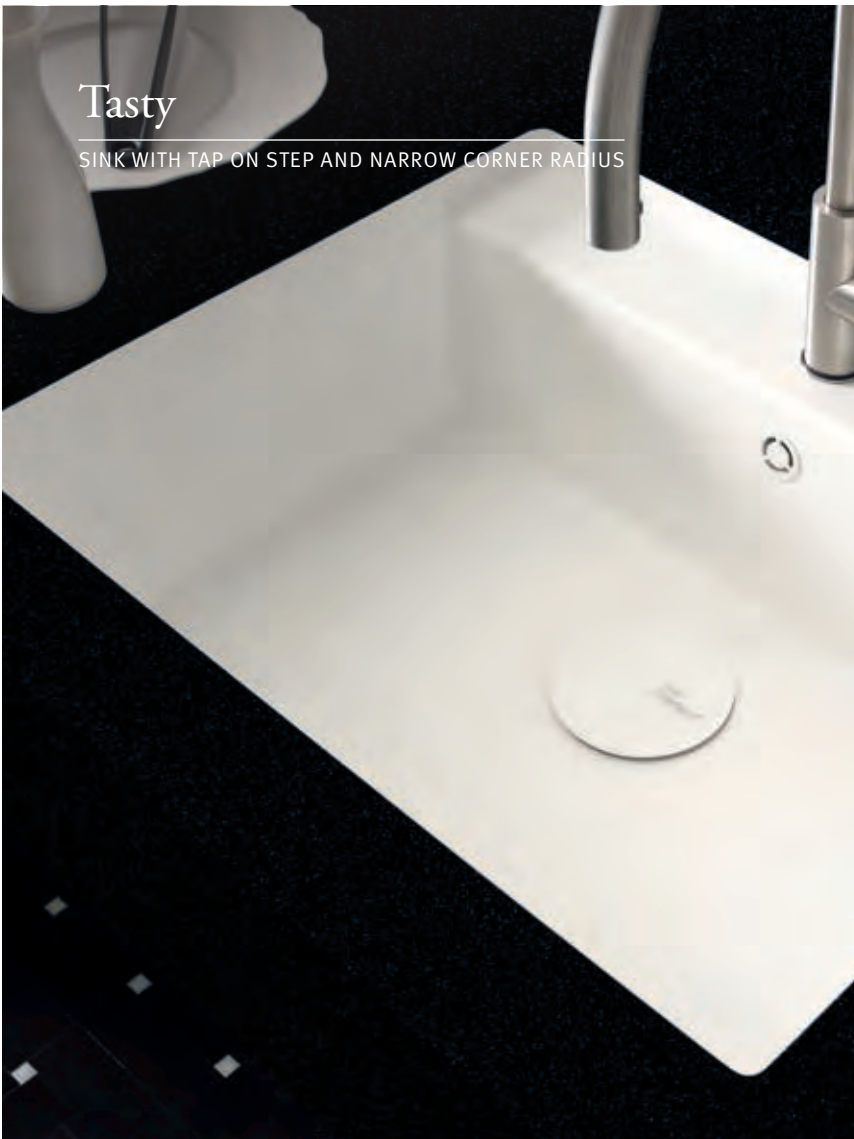

Tasty

SINK WITH TAP ON STEP AND NARROW CORNER RADIUS

Tasty 9610