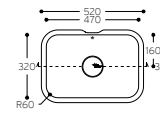

Serenity

RECTANGULAR SYMMETRICAL BASINS

GLACIER WHITE DESIGNER WHITE

TOP VIEW
* overflow

CROSS-SECTION

GLACIER WHITE DESIGNER WHITE

TOP VIEW
* overflow

CROSS-SECTION

All Corian® kitchen sinks and bathroom basins made in Glacier White colour are regularly available in India as normal orders.
Corian® kitchen sinks and bathroom basins made in other colours can be available as special orders.
Contact the DuPont™ Corian® office in India for further information on special orders.