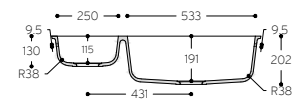

CROSS-SECTION

All the above mentioned Corian® sinks have the following overflow:

All Corian® kitchen sinks and bathroom basins made in Glacier White colour are regularly available in India as normal orders. Corian® kitchen sinks and bathroom basins made in other colours can be available as special orders. Contact the DuPont™ Corian® office in India for further information on special orders.