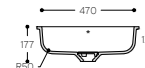

CROSS-SECTION