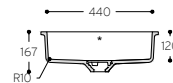

# Energy

RECTANGULAR SYMMETRICAL BASINS WITH NARROW CORNER RADIUS

**Energy 7710**

TOP VIEW  
\* overflow

CROSS-SECTION

**Energy 7720**

TOP VIEW  
\* overflow

CROSS-SECTION