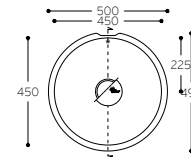

TOP VIEW
* overflow