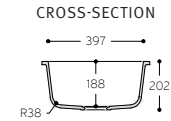

All the above mentioned Corian® sinks have the following overflow:

All Corian® kitchen sinks and bathroom basins made in Glacier White colour are regularly available in India as normal orders. Corian® kitchen sinks and bathroom basins made in other colours can be available as special orders. Contact the DuPont™ Corian® office in India for further information on special orders.