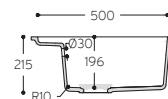

CROSS-SECTION