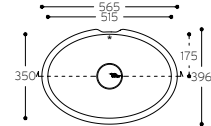

## OVAL SYMMETRICAL BASINS

**Relax 7320**

**TOP VIEW**  
\* overflow

**CROSS-SECTION**

**Relax 7330**

**TOP VIEW**  
\* overflow

**CROSS-SECTION**

All the above mentioned Corian® basins have the following overflow and branded drain cover: