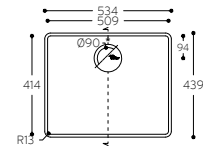

TOP VIEW

* overflow