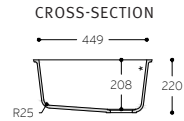

All the above mentioned Corian® sinks have the following overflow:

All Corian® kitchen sinks and bathroom basins made in Glacier White colour are regularly available in India as normal orders. Corian® kitchen sinks and bathroom basins made in other colours can be available as special orders. Contact the DuPont™ Corian® office in India for further information on special orders.