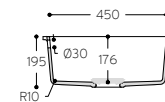

CROSS-SECTION