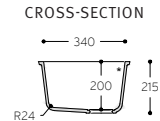

All the above mentioned Corian® sinks have the following overflow:

All Corian® kitchen sinks and bathroom basins made in Glacier White colour are regularly available in India as normal orders. Corian® kitchen sinks and bathroom basins made in other colours can be available as special orders. Contact the DuPont™ Corian® office in India for further information on special orders.