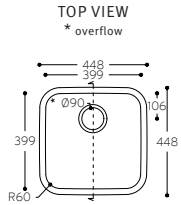

All the above mentioned Corian® sinks have the following overflow:

All Corian® kitchen sinks and bathroom basins made in Glacier White colour are regularly available in India as normal orders. Corian® kitchen sinks and bathroom basins made in other colours can be available as special orders. Contact the DuPont™ Corian® office in India for further information on special orders.