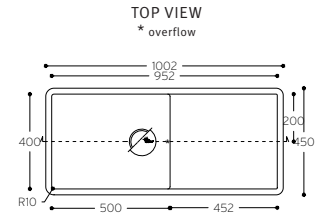

All Corian® kitchen sinks and bathroom basins made in Glacier White colour are regularly available in India as normal orders.
Corian® kitchen sinks and bathroom basins made in other colours can be available as special orders.
Contact the DuPont™ Corian® office in India for further information on special orders.