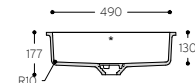

# Energy

RECTANGULAR SYMMETRICAL BASINS WITH NARROW CORNER RADIUS

**Energy 7710**

TOP VIEW  
\* overflow

CROSS-SECTION

**Energy 7720**

TOP VIEW  
\* overflow

CROSS-SECTION