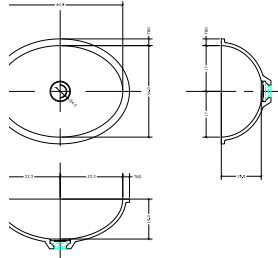

IMPROVED OVERFLOW

SEAMLESS UNDERMOUNTING TECHNIQUE

SYMMETRICAL, REVERSIBLE DESIGN

BRANDED DRAIN COVER