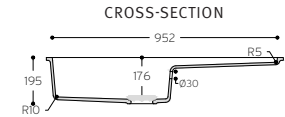

All Corian® kitchen sinks and bathroom basins made in Glacier White colour are regularly available in India as normal orders.
Corian® kitchen sinks and bathroom basins made in other colours can be available as special orders.
Contact the DuPont™ Corian® office in India for further information on special orders.