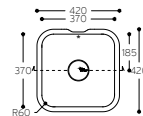

Serenity

RECTANGULAR SYMMETRICAL BASINS

GLACIER WHITE DESIGNER WHITE

TOP VIEW
* overflow

CROSS-SECTION

GLACIER WHITE DESIGNER WHITE

TOP VIEW
* overflow

CROSS-SECTION

All Corian® kitchen sinks and bathroom basins made in Glacier White colour are regularly available in India as normal orders.
Corian® kitchen sinks and bathroom basins made in other colours can be available as special orders.
Contact the DuPont™ Corian® office in India for further information on special orders.