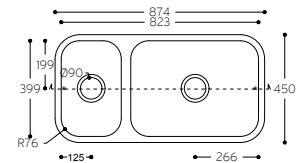

TOP VIEW

* overflow